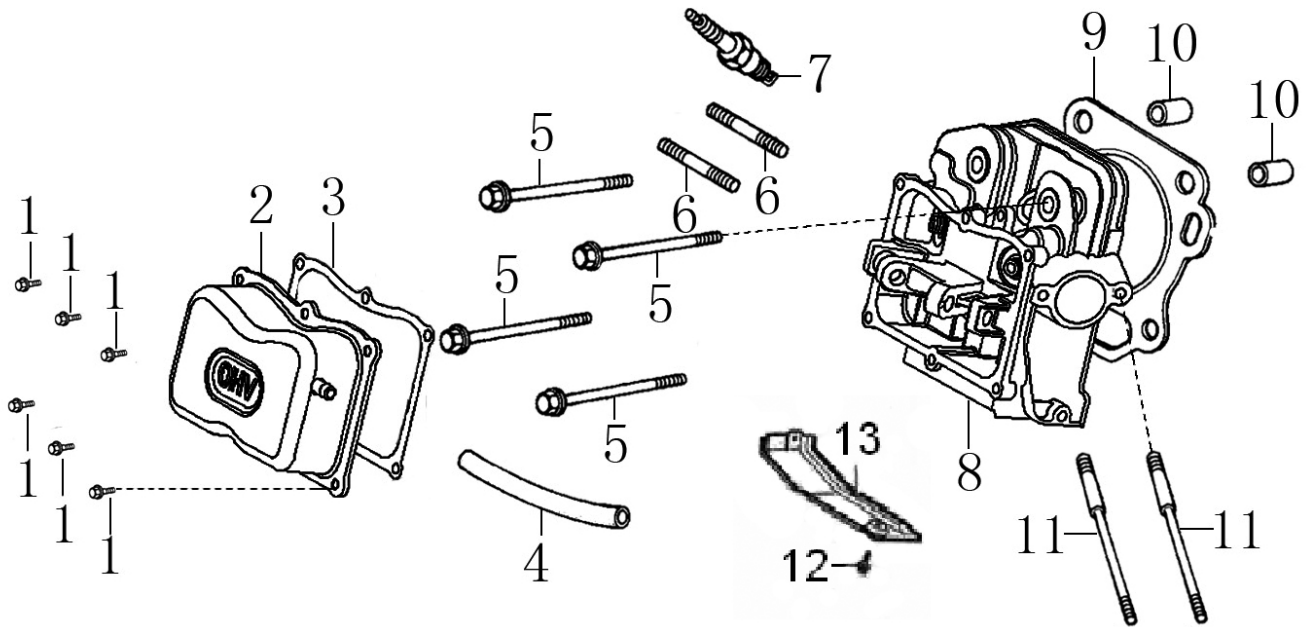

420cc ENGINE

Cylinder Head

ITEM	PART NO.	QTY.	DESCRIPTION
1	0J39340111	6	BOLT, FLANGE
2	0J39340112	1	COVER, HEAD
3	0J39340113	1	GASKET, HEAD COVER
4	0J39340114	1	TUBE, BREATHER
5	0G84420211	4	BOLT, FLANGE, 10x80
6	0G84420210	2	BOLT, STUD, EXHAUST
7	0J00620106	1	SPARK PLUG
8	0J39340115	1	CYLINDER HEAD
9	0J39340116	1	GASKET, CYLINDER
10	0G84420212	2	PIN
11	0K0090	2	BOLT, STUD, INTAKE
12	0G84420194	1	BOLT, FLANGE M6x12
13	0J39340117	1	SHROUD

Crankcase

ITEM	PART NO.	QTY.	DESCRIPTION
1	0G84420217	2	BOLT, FLANGE, 6x14
2	0G84420105	1	SWITCH ASSY., OIL LEVEL
3	0G84420118	1	BEARING, RADIAL BALL, 6202
4	0G84420218	1	WASHER, 8*16*1.2
5	0G84420219	1	PIN, LOCK, 10MM
6	0G84420220	1	SHAFT, GOVERNOR ARM
7	0G84420108	1	OIL SEAL, 8x14x4
8	0G84420110	2	BOLT, DRAIN PLUG
9	0G84420109	2	WASHER
10	0H98380100	1	CRANKCASE
11	0G84420267	1	CLIP
12	0G84420194	1	BOLT, FLANGE, 6x12
13	0G84420112	1	ALERT UNIT, OIL
14	0G84420194	1	BOLT, FLANGE, 6x12

420cc ENGINE

Crankcase Cover

ITEM	PART NO.	QTY.	DESCRIPTION
1	0J39430119	1	CAP COMP., OIL FILLER
2	0G84420221	1	GOVERNOR ASSY.
3	0G84420118	1	BEARING, RADIAL BALL 6202
4	0G84420117	1	BEARING, RADIAL BALL 6207
5	0G84420228	2	PIN, DOWEL 8x12
6	0G84420115	1	GASKET, CASE COVER
7	0G84420116	1	OIL SEAL 35x52x7
8	0G84420227	1	CRANKCASE COVER
9	0G84420229	7	BOLT, FLANGE M8x40

420cc ENGINE

Rocker and Camshaft

ITEM	PART NO.	QTY.	DESCRIPTION
1	0J39430124	1	ROCKER ARM ASSY.
2	0J39430125	1	ROCKER ARM ASSY.
3	0G84420122	2	ROTATOR, VALVE
4	0G84420239	4	VALVE LOCKER
5	0G84420123	2	RETAINER, VALVE SPRING
6	0G84420124	2	SPRING, VALVE
7	0G84420125	1	SEAT, VALVE SPRING
8	0J39430126	1	VALVE ASSY.
9	0G84420128	1	SEAL, VALVE STEM
10	0J39430127	2	PUSH ROD
11	0G84420174	2	LIFTER, VALVE
12	0G84420175	1	CAMSHAFT ASSY