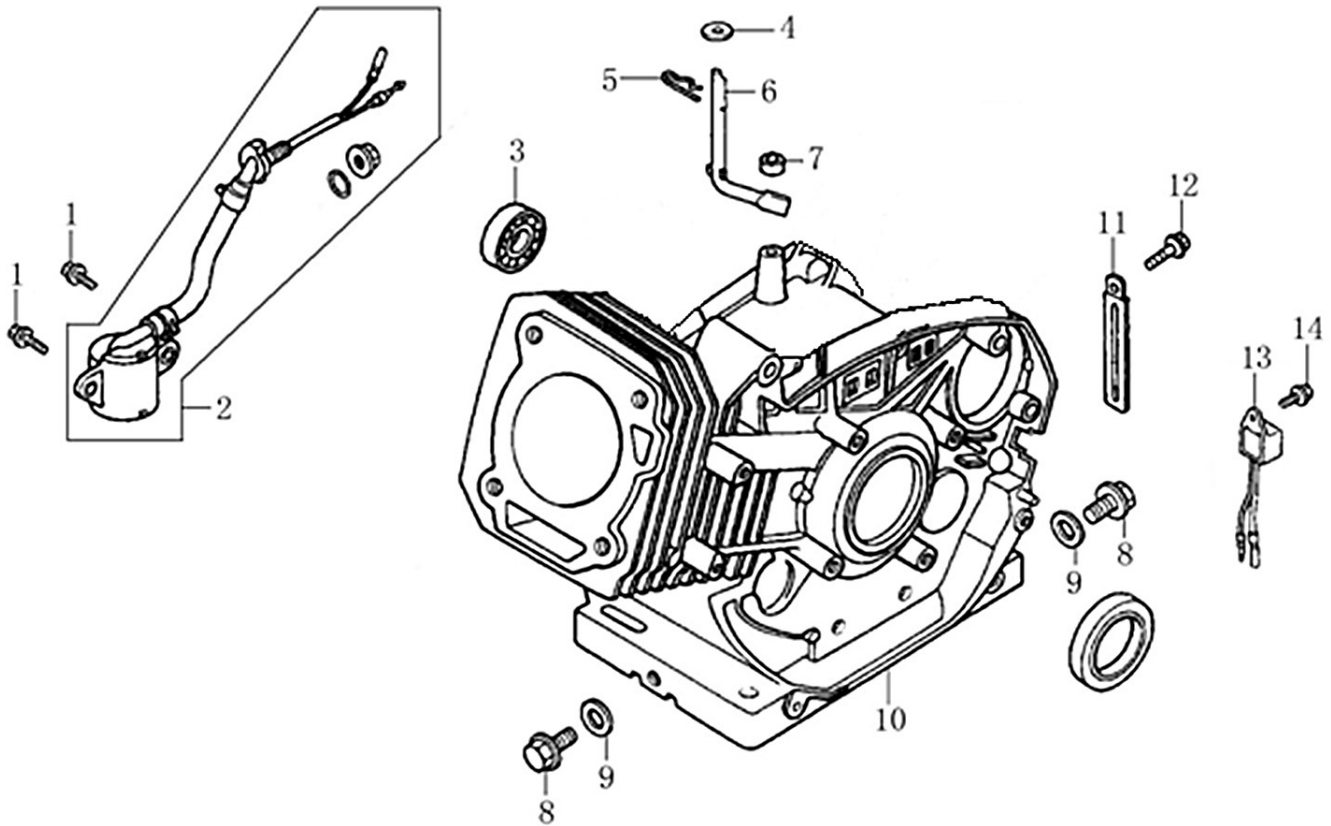

420cc ENGINE

Cylinder Head

ITEM	PART NO.	QTY.	DESCRIPTION
1	0J39340111	6	BOLT, FLANGE
2	0J39340112	1	COVER, HEAD
3	0J39340113	1	GASKET, HEAD COVER
4	0J39340114	1	TUBE, BREATHER
5	0G84420211	4	BOLT, FLANGE, 10x80
6	0G84420210	2	BOLT, STUD, EXHAUST
7	0J00620106	1	SPARK PLUG
8	0J39340115	1	CYLINDER HEAD
9	0J39340116	1	GASKET, CYLINDER
10	0G84420212	2	PIN
11	0K0090	2	BOLT, STUD, INTAKE
12	0G84420194	1	BOLT, FLANGE M6x12
13	0J39340117	1	SHROUD

Crankcase

ITEM	PART NO.	QTY.	DESCRIPTION
1	0G84420217	2	BOLT, FLANGE, 6x14
2	0G84420105	1	SWITCH ASSY., OIL LEVEL
3	0G84420118	1	BEARING, RADIAL BALL, 6202
4	0G84420218	1	WASHER, 8*16*1.2
5	0G84420219	1	PIN, LOCK, 10MM
6	0G84420220	1	SHAFT, GOVERNOR ARM
7	0G84420108	1	OIL SEAL, 8x14x4
8	0G84420110	2	BOLT, DRAIN PLUG
9	0G84420109	2	WASHER
10	0H98380100	1	CRANKCASE
11	0G84420267	1	CLIP
12	0G84420194	1	BOLT, FLANGE, 6x12
13	0G84420112	1	ALERT UNIT, OIL
14	0G84420194	1	BOLT, FLANGE, 6x12

420cc ENGINE

Crankcase Cover

ITEM	PART NO.	QTY.	DESCRIPTION
1	0J39430119	1	CAP COMP., OIL FILLER
2	0G84420221	1	GOVERNOR ASSY.
3	0G84420118	1	BEARING, RADIAL BALL 6202
4	0G84420117	1	BEARING, RADIAL BALL 6207
5	0G84420228	2	PIN, DOWEL 8x12
6	0G84420115	1	GASKET, CASE COVER
7	0G84420116	1	OIL SEAL 35x52x7
8	0G84420227	1	CRANKCASE COVER
9	0G84420229	7	BOLT, FLANGE M8x40

420cc ENGINE

Rocker and Camshaft

ITEM	PART NO.	QTY.	DESCRIPTION
1	0J39430124	1	ROCKER ARM ASSY.
2	0J39430125	1	ROCKER ARM ASSY.
3	0G84420122	2	ROTATOR, VALVE
4	0G84420239	4	VALVE LOCKER
5	0G84420123	2	RETAINER, VALVE SPRING
6	0G84420124	2	SPRING, VALVE
7	0G84420125	1	SEAT, VALVE SPRING
8	0J39430126	1	VALVE ASSY.
9	0G84420128	1	SEAL, VALVE STEM
10	0J39430127	2	PUSH ROD
11	0G84420174	2	LIFTER, VALVE
12	0G84420175	1	CAMSHAFT ASSY