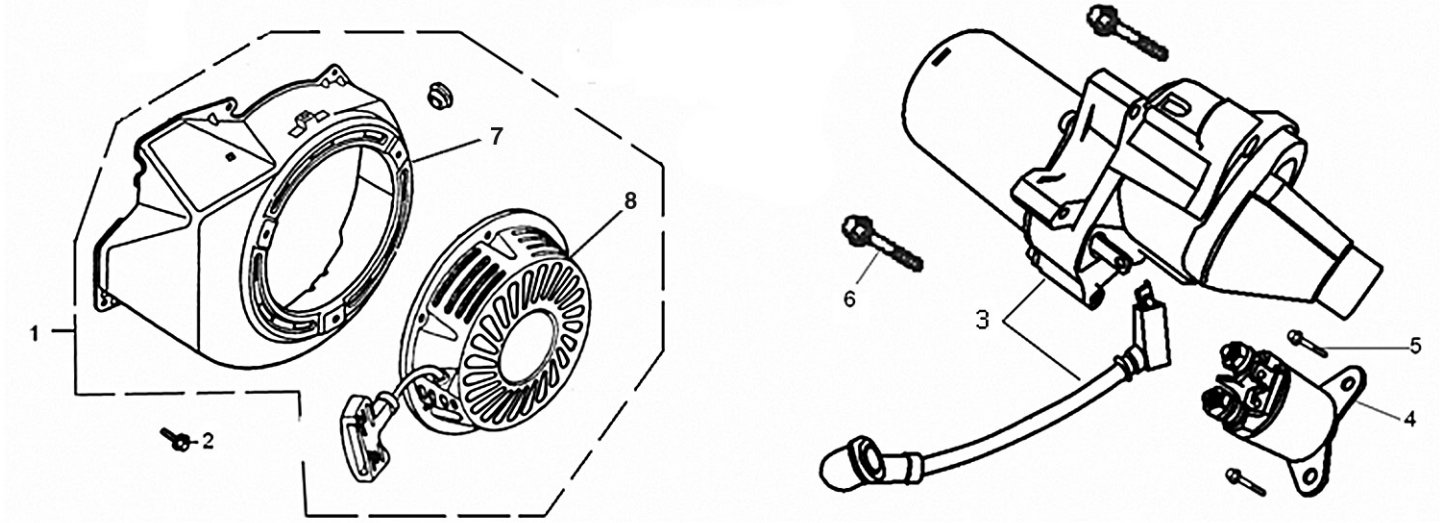

Starter

ITEM	PART NO.	QTY.	DESCRIPTION
1	0G8442A114	1	STARTER ASSY.
2	0G84420194	5	BOLT, FLANGE
3	0H98380101	1	STARTER MOTOR
4	0H98380102	1	CONTACTOR ASSY.
5	0G84420217	2	BOLT-WASHER
6	0H98380103	2	BOLT, FLANGE
7	0G8442A115	1	BLOWER HOUSING, RECOIL STARTER
8	0G9798	1	ASSY, RECOIL STARTER