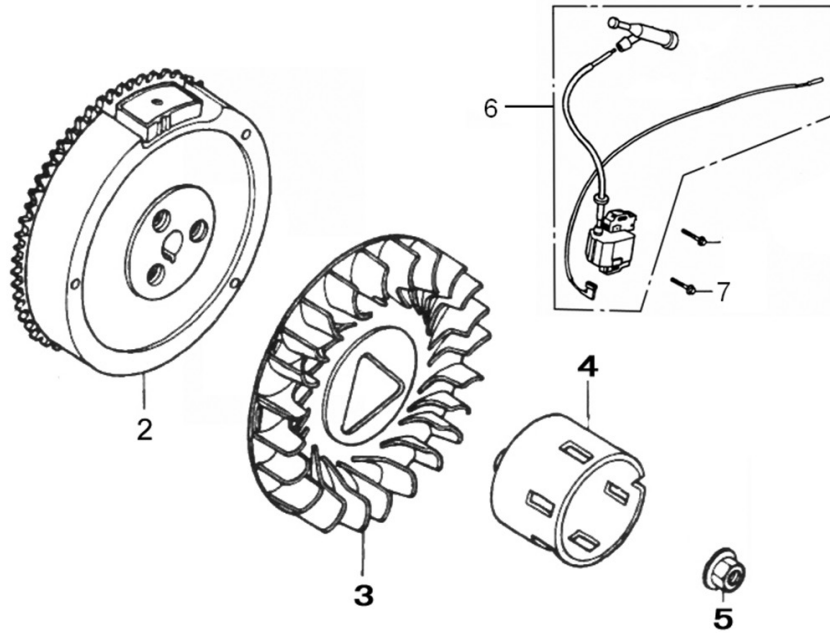

Flywheel and Ignition

ITEM	PART NO.	QTY.	DESCRIPTION
2	0J39430129	1	FLYWHEEL
3	0G84420147	1	FAN COOLING
4	0G84420148	1	PULLEY, STARTER
5	0G84420149	1	NUT SPECIAL, M16
6	0G84420150	1	COIL ASSY., IGNITION
7	0G84420268	2	BOLT, FLANGE