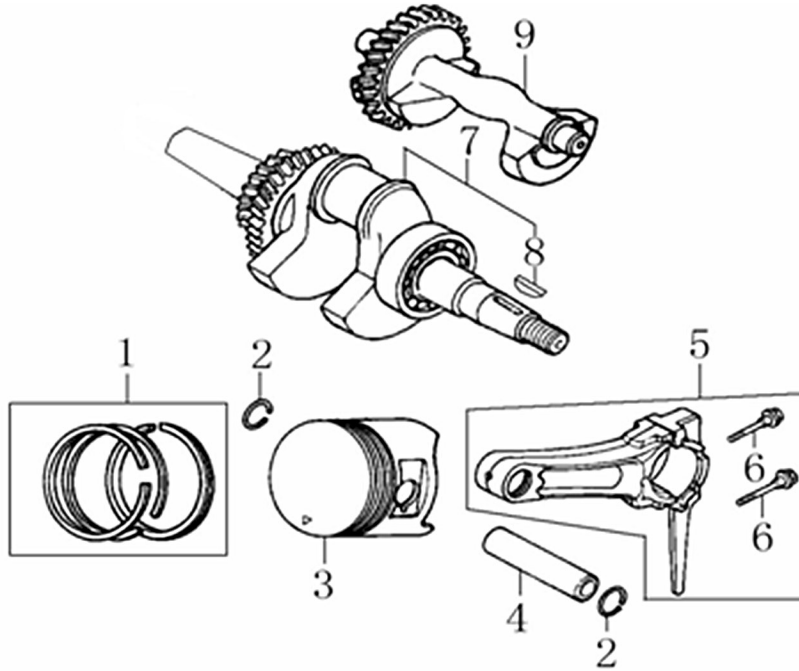

420cc ENGINE

Cylinder Head

ITEM	PART NO.	QTY.	DESCRIPTION
1	0J39340111	6	BOLT, FLANGE
2	0J39340112	1	COVER, HEAD
3	0J39340113	1	GASKET, HEAD COVER
4	0J39340114	1	TUBE, BREATHER
5	0G84420211	4	BOLT, FLANGE, 10x80
6	0G84420210	2	BOLT, STUD, EXHAUST
7	0J00620106	1	SPARK PLUG
8	0J39340115	1	CYLINDER HEAD
9	0J39340116	1	GASKET, CYLINDER
10	0G84420212	2	PIN
11	0K0090	2	BOLT, STUD, INTAKE
12	0G84420194	1	BOLT, FLANGE M6x12
13	0J39340117	1	SHROUD

420cc ENGINE

Crankcase Cover

ITEM	PART NO.	QTY.	DESCRIPTION
1	0J39430119	1	CAP COMP., OIL FILLER
2	0G84420221	1	GOVERNOR ASSY.
3	0G84420118	1	BEARING, RADIAL BALL 6202
4	0G84420117	1	BEARING, RADIAL BALL 6207
5	0G84420228	2	PIN, DOWEL 8x12
6	0G84420115	1	GASKET, CASE COVER
7	0G84420116	1	OIL SEAL 35x52x7
8	0G84420227	1	CRANKCASE COVER
9	0G84420229	7	BOLT, FLANGE M8x40

Crankshaft and Piston

ITEM	PART NO.	QTY.	DESCRIPTION
1	0J28790111	1	RING SET, PISTON
2	0G84420237	2	CLIP, PISTON PIN
3	0J28790112	1	PISTON
4	0G84420238	1	PIN, PISTON
5	0J00620113	1	CONNECTING ROD ASSY
6	0G84420236	2	BOLT, CONNECTING ROD
7	0J00620108	1	CRANKSHAFT ASSY
8	0J39430123	1	KEY, SPECIAL WOODRUFF
9	0J00620111	1	WEIGHT, BALANCER

420cc ENGINE

Rocker and Camshaft

ITEM	PART NO.	QTY.	DESCRIPTION
1	0J39430124	1	ROCKER ARM ASSY.
2	0J39430125	1	ROCKER ARM ASSY.
3	0G84420122	2	ROTATOR, VALVE
4	0G84420239	4	VALVE LOCKER
5	0G84420123	2	RETAINER, VALVE SPRING
6	0G84420124	2	SPRING, VALVE
7	0G84420125	1	SEAT, VALVE SPRING
8	0J39430126	1	VALVE ASSY.
9	0G84420128	1	SEAL, VALVE STEM
10	0J39430127	2	PUSH ROD
11	0G84420174	2	LIFTER, VALVE
12	0G84420175	1	CAMSHAFT ASSY