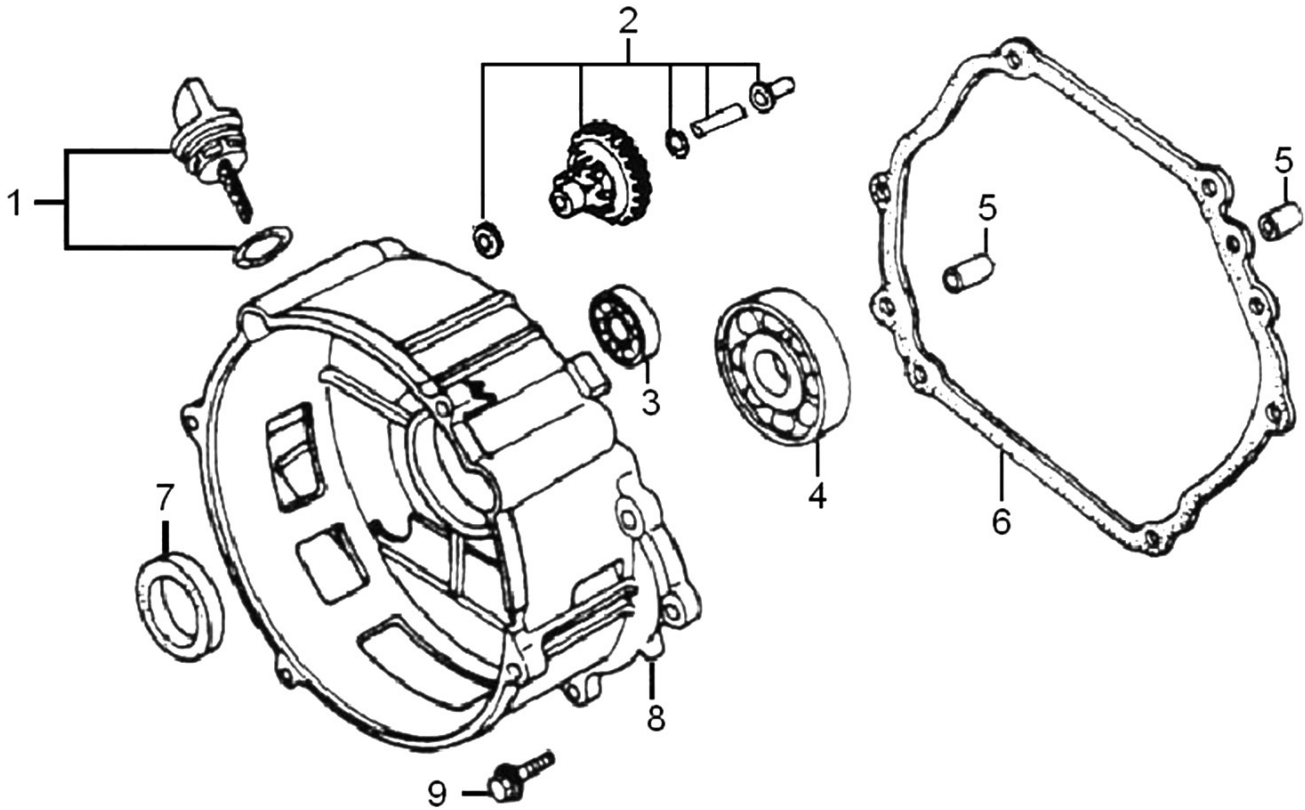

420cc ENGINE

Cylinder Head

ITEM	PART NO.	QTY.	DESCRIPTION
1	0J39340111	6	BOLT, FLANGE
2	0J39340112	1	COVER, HEAD
3	0J39340113	1	GASKET, HEAD COVER
4	0J39340114	1	TUBE, BREATHER
5	0G84420211	4	BOLT, FLANGE, 10x80
6	0G84420210	2	BOLT, STUD, EXHAUST
7	0J00620106	1	SPARK PLUG
8	0J39340115	1	CYLINDER HEAD
9	0J39340116	1	GASKET, CYLINDER
10	0G84420212	2	PIN
11	0K0090	2	BOLT, STUD, INTAKE
12	0G84420194	1	BOLT, FLANGE M6x12
13	0J39340117	1	SHROUD

Crankcase

ITEM	PART NO.	QTY.	DESCRIPTION
1	0G84420217	2	BOLT, FLANGE, 6x14
2	0G84420105	1	SWITCH ASSY., OIL LEVEL
3	0G84420118	1	BEARING, RADIAL BALL, 6202
4	0G84420218	1	WASHER, 8*16*1.2
5	0G84420219	1	PIN, LOCK, 10MM
6	0G84420220	1	SHAFT, GOVERNOR ARM
7	0G84420108	1	OIL SEAL, 8x14x4
8	0G84420110	2	BOLT, DRAIN PLUG
9	0G84420109	2	WASHER
10	0H98380100	1	CRANKCASE
11	0G84420267	1	CLIP
12	0G84420194	1	BOLT, FLANGE, 6x12
13	0G84420112	1	ALERT UNIT, OIL
14	0G84420194	1	BOLT, FLANGE, 6x12

420cc ENGINE

Crankcase Cover

ITEM	PART NO.	QTY.	DESCRIPTION
1	0J39430119	1	CAP COMP., OIL FILLER
2	0G84420221	1	GOVERNOR ASSY.
3	0G84420118	1	BEARING, RADIAL BALL 6202
4	0G84420117	1	BEARING, RADIAL BALL 6207
5	0G84420228	2	PIN, DOWEL 8x12
6	0G84420115	1	GASKET, CASE COVER
7	0G84420116	1	OIL SEAL 35x52x7
8	0G84420227	1	CRANKCASE COVER
9	0G84420229	7	BOLT, FLANGE M8x40

420cc ENGINE

Rocker and Camshaft

ITEM	PART NO.	QTY.	DESCRIPTION
1	0J39430124	1	ROCKER ARM ASSY.
2	0J39430125	1	ROCKER ARM ASSY.
3	0G84420122	2	ROTATOR, VALVE
4	0G84420239	4	VALVE LOCKER
5	0G84420123	2	RETAINER, VALVE SPRING
6	0G84420124	2	SPRING, VALVE
7	0G84420125	1	SEAT, VALVE SPRING
8	0J39430126	1	VALVE ASSY.
9	0G84420128	1	SEAL, VALVE STEM
10	0J39430127	2	PUSH ROD
11	0G84420174	2	LIFTER, VALVE
12	0G84420175	1	CAMSHAFT ASSY