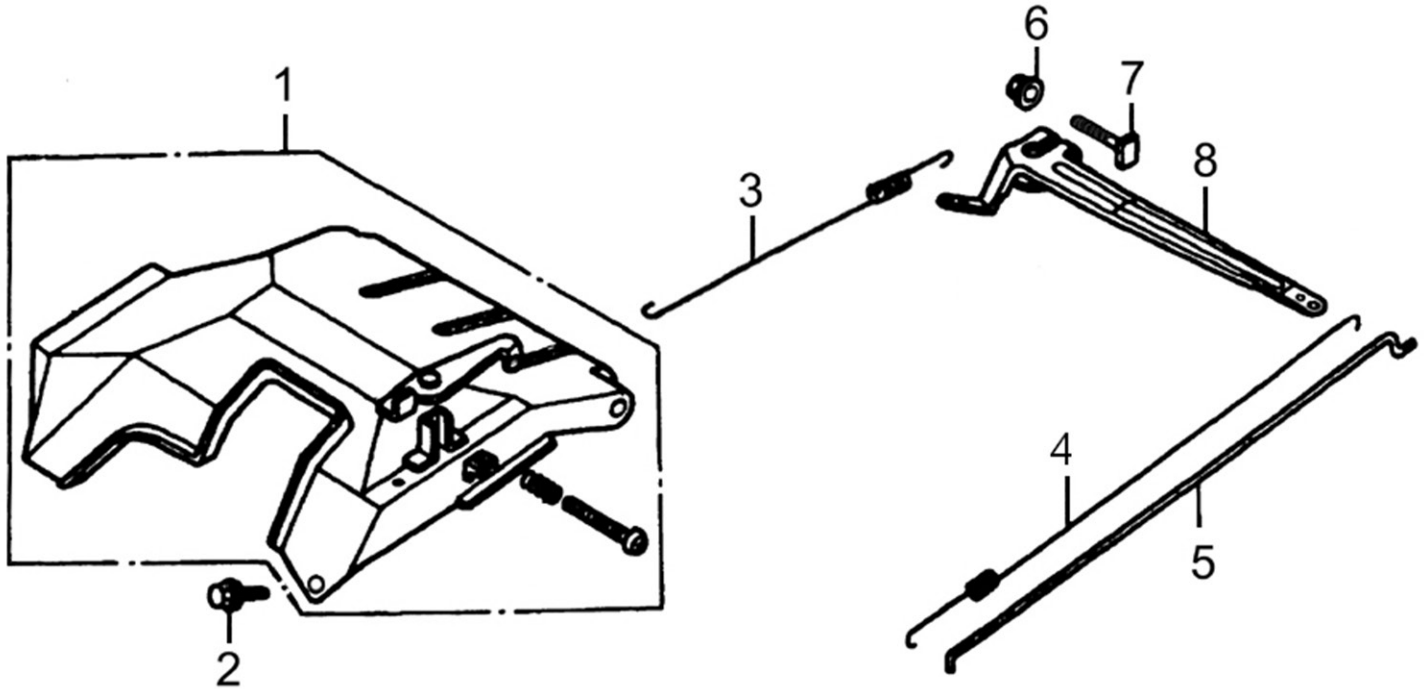

420cc ENGINE

Rocker and Camshaft

ITEM	PART NO.	QTY.	DESCRIPTION
1	0J39430124	1	ROCKER ARM ASSY.
2	0J39430125	1	ROCKER ARM ASSY.
3	0G84420122	2	ROTATOR, VALVE
4	0G84420239	4	VALVE LOCKER
5	0G84420123	2	RETAINER, VALVE SPRING
6	0G84420124	2	SPRING, VALVE
7	0G84420125	1	SEAT, VALVE SPRING
8	0J39430126	1	VALVE ASSY.
9	0G84420128	1	SEAL, VALVE STEM
10	0J39430127	2	PUSH ROD
11	0G84420174	2	LIFTER, VALVE
12	0G84420175	1	CAMSHAFT ASSY

Flywheel and Ignition

ITEM	PART NO.	QTY.	DESCRIPTION
2	0J39430129	1	FLYWHEEL
3	0G84420147	1	FAN COOLING
4	0G84420148	1	PULLEY, STARTER
5	0G84420149	1	NUT SPECIAL, M16
6	0G84420150	1	COIL ASSY., IGNITION
7	0G84420268	2	BOLT, FLANGE

Control System

ITEM	PART NO.	QTY.	DESCRIPTION
1	0J39430130	1	CONTROL ASSY.
2	0G84420194	3	BOLT, FLANGE, 6x12
3	0J39430131	1	SPRING, GOVERNOR A
4	0J39430132	1	SPRING, GOVERNOR B
5	0J39430133	1	ROD, GOVERNOR
6	0G84420196	1	NUT, FLANGE, M6
7	0G84420197	1	BOLT, GOVERNOR ARM
8	0G84420198	1	ARM, GOVERNOR