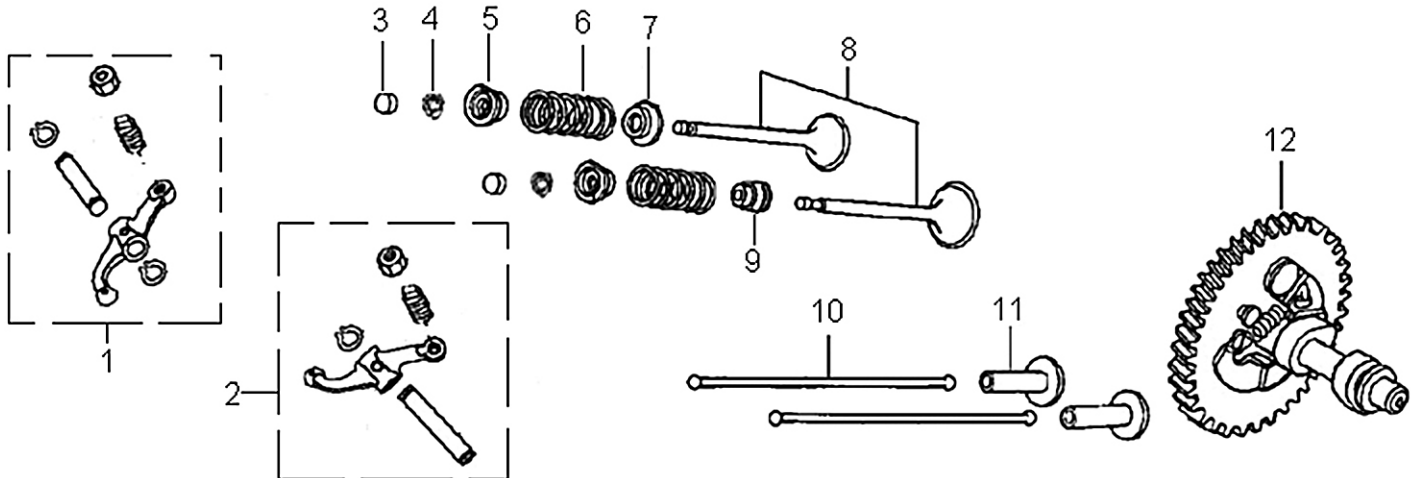

420cc ENGINE

Cylinder Head

ITEM	PART NO.	QTY.	DESCRIPTION
1	0J39340111	6	BOLT, FLANGE
2	0J39340112	1	COVER, HEAD
3	0J39340113	1	GASKET, HEAD COVER
4	0J39340114	1	TUBE, BREATHER
5	0G84420211	4	BOLT, FLANGE, 10x80
6	0G84420210	2	BOLT, STUD, EXHAUST
7	0J00620106	1	SPARK PLUG
8	0J39340115	1	CYLINDER HEAD
9	0J39340116	1	GASKET, CYLINDER
10	0G84420212	2	PIN
11	0K0090	2	BOLT, STUD, INTAKE
12	0G84420194	1	BOLT, FLANGE M6x12
13	0J39340117	1	SHROUD

420cc ENGINE

Crankcase Cover

ITEM	PART NO.	QTY.	DESCRIPTION
1	0J39430119	1	CAP COMP., OIL FILLER
2	0G84420221	1	GOVERNOR ASSY.
3	0G84420118	1	BEARING, RADIAL BALL 6202
4	0G84420117	1	BEARING, RADIAL BALL 6207
5	0G84420228	2	PIN, DOWEL 8x12
6	0G84420115	1	GASKET, CASE COVER
7	0G84420116	1	OIL SEAL 35x52x7
8	0G84420227	1	CRANKCASE COVER
9	0G84420229	7	BOLT, FLANGE M8x40

Crankshaft and Piston

ITEM	PART NO.	QTY.	DESCRIPTION
1	0J28790111	1	RING SET, PISTON
2	0G84420237	2	CLIP, PISTON PIN
3	0J28790112	1	PISTON
4	0G84420238	1	PIN, PISTON
5	0J00620113	1	CONNECTING ROD ASSY
6	0G84420236	2	BOLT, CONNECTING ROD
7	0J00620108	1	CRANKSHAFT ASSY
8	0J39430123	1	KEY, SPECIAL WOODRUFF
9	0J00620111	1	WEIGHT, BALANCER

420cc ENGINE

Rocker and Camshaft

ITEM	PART NO.	QTY.	DESCRIPTION
1	0J39430124	1	ROCKER ARM ASSY.
2	0J39430125	1	ROCKER ARM ASSY.
3	0G84420122	2	ROTATOR, VALVE
4	0G84420239	4	VALVE LOCKER
5	0G84420123	2	RETAINER, VALVE SPRING
6	0G84420124	2	SPRING, VALVE
7	0G84420125	1	SEAT, VALVE SPRING
8	0J39430126	1	VALVE ASSY.
9	0G84420128	1	SEAL, VALVE STEM
10	0J39430127	2	PUSH ROD
11	0G84420174	2	LIFTER, VALVE
12	0G84420175	1	CAMSHAFT ASSY