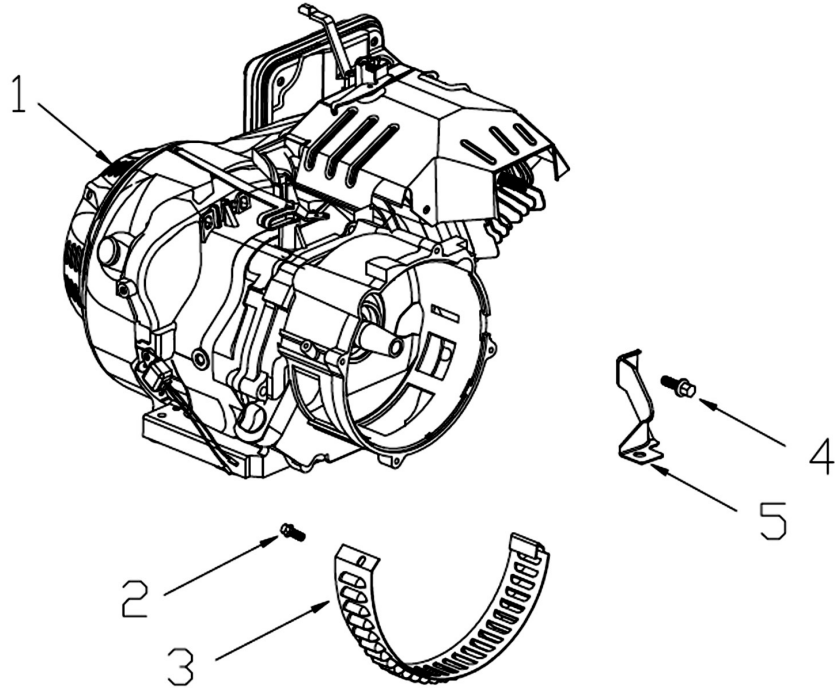

Engine

ITEM	PART NO.	QTY.	DESCRIPTION
1	0H9838C	1	ENGINE G420FDA
2	0J00620100	1	BOLT, FLANGE M5*10
3	0H9761	1	ALTERNATOR SCROLL
4	0G84420194	1	BOLT, FLANGE M6*12
5	0G8442C112	1	BRACKET, AIR CLEANER
NOT SHOWN	0H9838C00SM		420CC GASOLINE ENG (G19) SM KIT